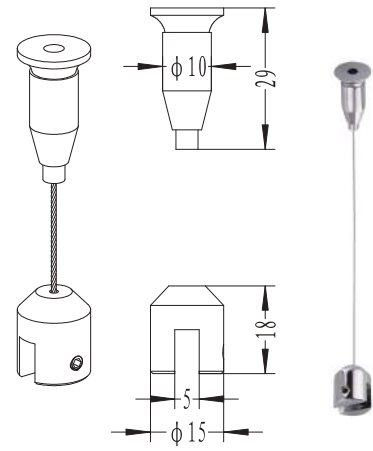

Cable Ceiling Suspension

CF1 CF1B

CF16

CF09

BF05

Item No.	Cable	Material	Finish
CF1-KIT	1.5mm * 1m cable	Brass	CP
CF1B-KIT	1.5mm * 1m cable	Brass	CP, SS
BF05-KIT	1mm * 1m cable	Brass	CP
CF9-KIT	1.5mm * 1m cable	Aluminium / Brass	ST, CP
CF16-KIT	1.5mm * 1m cable	Stainless Steel	NA