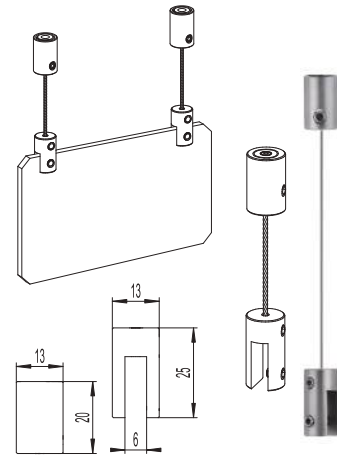

Cable Ceiling Suspension

CF1 CF1B

CF16

CF09

BF05

Item No.	Cable	Material	Finish
CF1-KIT	1.5mm * 1m cable	Brass	CP
CF1B-KIT	1.5mm * 1m cable	Brass	CP, SS
BF05-KIT	1mm * 1m cable	Brass	CP
CF9-KIT	1.5mm * 1m cable	Aluminium / Brass	ST, CP
CF16-KIT	1.5mm * 1m cable	Stainless Steel	NA