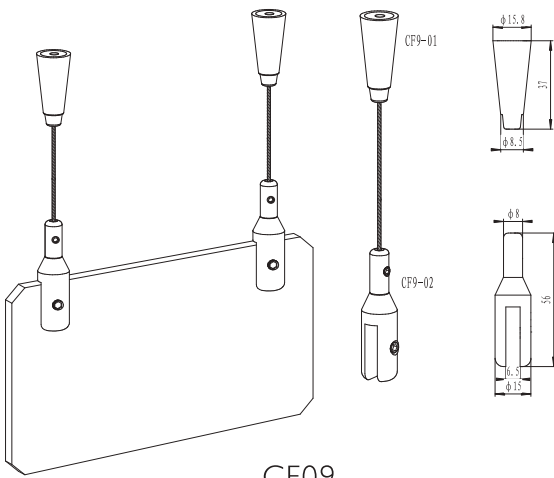

Cable Ceiling Suspension

CF1 CF1B

CF16

CF09

BF05

Item No.	Cable	Material	Finish
CF1-KIT	1.5mm * 1m cable	Brass	CP
CF1B-KIT	1.5mm * 1m cable	Brass	CP, SS
BF05-KIT	1mm * 1m cable	Brass	CP
CF9-KIT	1.5mm * 1m cable	Aluminium / Brass	ST, CP
CF16-KIT	1.5mm * 1m cable	Stainless Steel	NA