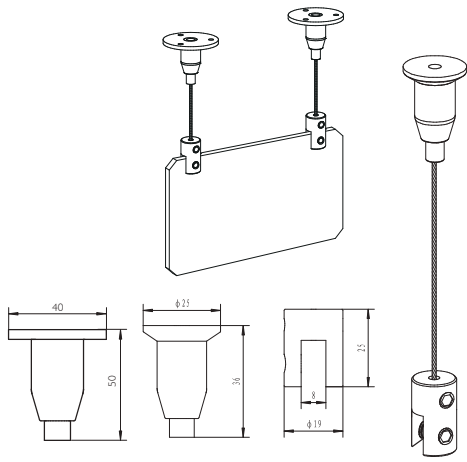

Cable Ceiling Suspension

CF1 CF1B

CF16

CF09

BF05

Item No.	Cable	Material	Finish
CF1-KIT	1.5mm * 1m cable	Brass	CP
CF1B-KIT	1.5mm * 1m cable	Brass	CP, SS
BF05-KIT	1mm * 1m cable	Brass	CP
CF9-KIT	1.5mm * 1m cable	Aluminium / Brass	ST, CP
CF16-KIT	1.5mm * 1m cable	Stainless Steel	NA