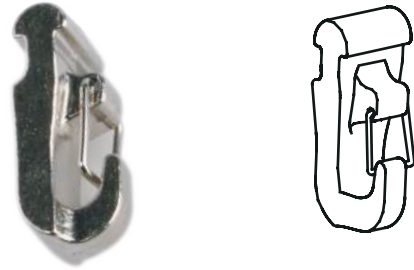

C005 Hanger Works with T101 Wall Track and T102 Ceiling Track

Item No.	Length	Cable
C005-N/S-122CM	122cm/48inch	Nylon Cable Stainless Steel Cable
C005-N/S-182CM	182cm/72inch	
C005-N/S-244CM	244cm/96inch	
C005-N/S-300CM	300cm/120inch	

C011 Hanger Works with T100 and T100A

Item No.	Length	Cable
C011-N/S-122CM	122cm/48inch	Nylon Cable Stainless Steel Cable
C011-N/S-182CM	182cm/72inch	
C011-N/S-244CM	244cm/96inch	
C011-N/S-300CM	300cm/120inch	

C013 Loop Cable Works with HK-0011 Moulding Hook

Item No.	Length	Cable
C013-N/S-122CM	122cm/48inch	Nylon Cable Stainless Steel Cable
C013-N/S-182CM	182cm/72inch	
C013-N/S-244CM	244cm/96inch	
C013-N/S-300CM	300cm/120inch	

C002 Works with T100 and T100A

Single Hanger

Installation Instruction & Size Details

C012

C014

Item No.	Length	Cable
C014-N-122CM	122cm / 48inch	Nylon Cable
C014-N-182CM	182cm / 72inch	
C014-N-244CM	244cm / 96inch	
C014-N-300CM	300cm / 120inch	
C014-S-122CM	122cm / 48inch	1.5/2mm diameter Stainless Steel Cable
C014-S-182CM	182cm / 72inch	
C014-S-244CM	244cm / 96inch	
C014-S-300CM	300cm / 120inch	