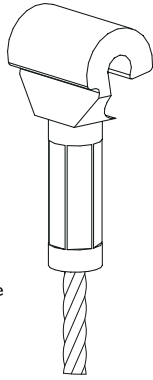

Cable Hanger

C001 Hanger Works with T100 and T100A

Item No.	Length	Cable
C001-N/S-122CM	122cm/48inch	Nylon Cable Stainless Steel Cable
C001-N/S-182CM	182cm/72inch	
C001-N/S-244CM	244cm/96inch	
C001-N/S-300CM	300cm/120inch	

C004 Hanger Works with T101 Wall Track and T102 Ceiling Track

Item No.	Length	Cable
C004-N/S-122CM	122cm/48inch	Nylon Cable Stainless Steel Cable
C004-N/S-182CM	182cm/72inch	
C004-N/S-244CM	244cm/96inch	
C004-N/S-300CM	300cm/120inch	

C005 Hanger Works with T101 Wall Track and T102 Ceiling Track

Item No.	Length	Cable
C005-N/S-122CM	122cm/48inch	Nylon Cable Stainless Steel Cable
C005-N/S-182CM	182cm/72inch	
C005-N/S-244CM	244cm/96inch	
C005-N/S-300CM	300cm/120inch	

Installation Instruction & Size Details

C022

Item No.	Length	Material	Colors	Cable
A-C022-N-WT-122CM	122cm / 48inch	Aluminum	White	Nylon Cable
A-C022-N-BK-122CM	122cm / 48inch	Aluminum	Black	1.5/2mm diameter Stainless Steel Cable
A-C022-S-BK-122CM	122cm / 48inch	Aluminum	Black	
A-C022-S-WT-122CM	122cm / 48inch	Aluminum	White	