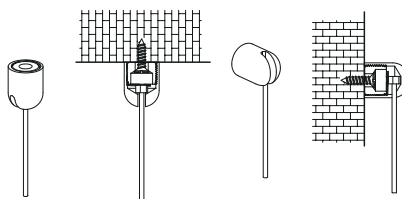

C013 Loop Cable Works with HK-0011 Moulding Hook

Item No.	Length	Cable
C013-N/S-122CM	122cm/48inch	Nylon Cable Stainless Steel Cable
C013-N/S-182CM	182cm/72inch	
C013-N/S-244CM	244cm/96inch	
C013-N/S-300CM	300cm/120inch	

C002 Works with T100 and T100A

Single Hanger

Installation Instruction & Size Details

C012

C014

Item No.	Length	Cable
C014-N-122CM	122cm / 48inch	Nylon Cable
C014-N-182CM	182cm / 72inch	
C014-N-244CM	244cm / 96inch	
C014-N-300CM	300cm / 120inch	
C014-S-122CM	122cm / 48inch	1.5/2mm diameter Stainless Steel Cable
C014-S-182CM	182cm / 72inch	
C014-S-244CM	244cm / 96inch	
C014-S-300CM	300cm / 120inch	

Item No.	Length	Cable
C012-N-122CM	122cm / 48inch	Nylon Cable
C012-N-182CM	182cm / 72inch	
C012-N-244CM	244cm / 96inch	
C012-N-300CM	300cm / 120inch	
C012-S-122CM	122cm / 48inch	1.5/2mm diameter Stainless Steel Cable
C012-S-182CM	182cm / 72inch	
C012-S-244CM	244cm / 96inch	
C012-S-300CM	300cm / 120inch	

Installation Instruction & Size Details

C022

Item No.	Length	Material	Colors	Cable
A-C022-N-WT-122CM	122cm / 48inch	Aluminum	White	Nylon Cable
A-C022-N-BK-122CM	122cm / 48inch	Aluminum	Black	1.5/2mm diameter Stainless Steel Cable
A-C022-S-BK-122CM	122cm / 48inch	Aluminum	Black	
A-C022-S-WT-122CM	122cm / 48inch	Aluminum	White	