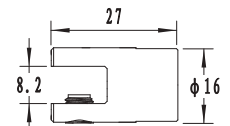

Ceiling to Floor Display System

Item No.	Material	Finish	Size
CF6 KIT	Aluminium	ST, SS, CP	1.5mm×4m
XC04-ST-2M	Aluminium	ST	2m length track

CF6

XC04

CF6 on Track

CHD

CHS-B

CHS-A

CVD

CVS-B

CVS-A

A-CVS-0917 Max Panel Thickness : 4 mm

A-CVD-0926 Max Panel Thickness : 4 mm