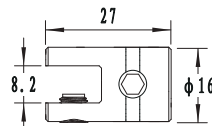

Ceiling to Floor Display System

Item No.	Material	Finish	Size
CF6 KIT	Aluminium	ST, SS, CP	1.5mm×4m
XC04-ST-2M	Aluminium	ST	2m length track

CF6

XC04

CF6 on Track

CHD

CHS-B

CHS-A

CVD

CVS-B

CVS-A

A-CVS-0917 Max Panel Thickness : 4 mm

A-CVD-0926 Max Panel Thickness : 4 mm