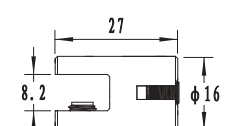

Ceiling to Floor Display System

Item No.	Material	Finish	Size
CF6 KIT	Aluminium	ST, SS, CP	1.5mm×4m
XC04-ST-2M	Aluminium	ST	2m length track

CF6

XC04

CF6 on Track

CHD

CHS-B

CHS-A

CVD

CVS-B

CVS-A

A-CVS-0917 Max Panel Thickness : 4 mm

A-CVD-0926 Max Panel Thickness : 4 mm