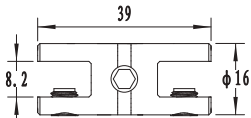

Ceiling to Floor Display System

Item No.	Material	Finish	Size
CF6 KIT	Aluminium	ST, SS, CP	1.5mm×4m
XC04-ST-2M	Aluminium	ST	2m length track

CF6

XC04

CF6 on Track

CHD

CHS-B

CHS-A

CVD

CVS-B

CVS-A

A-CVS-0917 Max Panel Thickness : 4 mm

A-CVD-0926 Max Panel Thickness : 4 mm