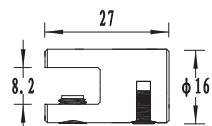

Ceiling to Floor Display System

Item No.	Material	Finish	Size
CF6 KIT	Aluminium	ST, SS, CP	1.5mm×4m
XC04-ST-2M	Aluminium	ST	2m length track

CF6

XC04

CF6 on Track

CHD

CHS-B

CHS-A

CVD

CVS-B

CVS-A

A-CVS-0917 Max Panel Thickness : 4 mm

A-CVD-0926 Max Panel Thickness : 4 mm