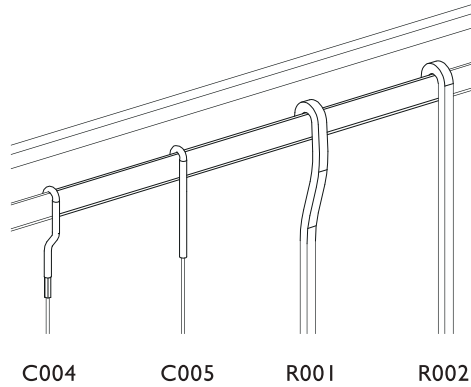

Click Track T100

Material	Extruded Aluminium Profile
Length	200cm / 79inch
Capacity	50kg / 110lbs per track
Finish	ST, BK, WT
Hangers	Works with C001, C011, C003
Track Mount	T100 Locator & Connector

Installation Instruction & Size Details

Click Track T100A

Material	Extruded Aluminium Profile
Length	200cm / 79inch
Capacity	50kg / 110lbs per track
Finish	ST, BK, WT
Hangers	Works with C001, C011

Installation Instruction & Size Details

Click Track T101

Material	Extruded Aluminium Profile
Length	200cm / 79inch
Capacity	70kg / 154lbs per track
Finish	ST, BK, WT
Hangers	Works with C004, C005, R001, R002
Track Mount	Screws & Anchors

Installation Instruction & Size Details

Click Track T102

Material	Extruded Aluminium Profile
Length	200cm / 79inch
Capacity	50kg / 110lbs per track
Finish	ST, BK, WT
Hangers	Works with C004, C005, R001, R002
Track Mount	Screws & Anchors

C003 Work with C008 and C011