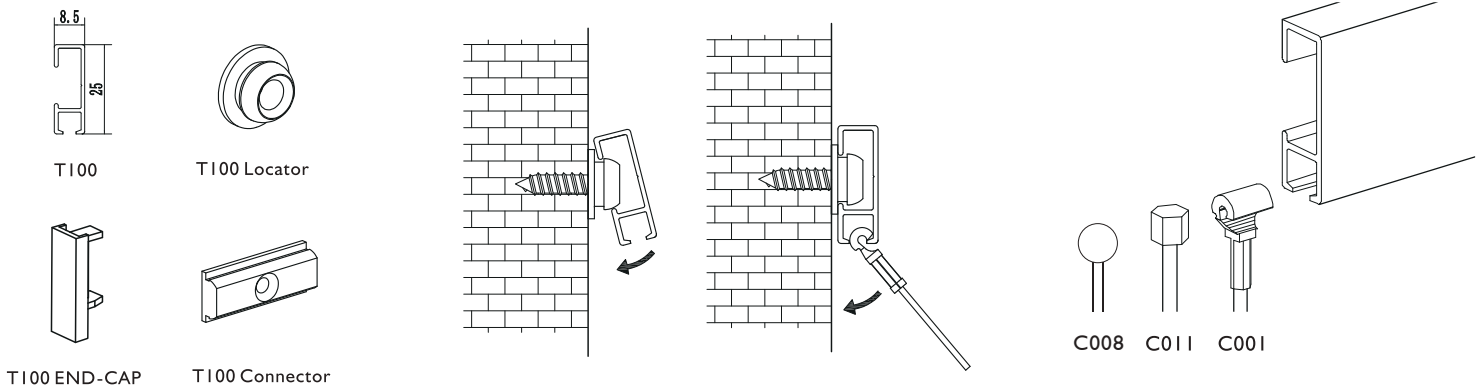

Click Track T100

Material	Extruded Aluminium Profile
Length	200cm / 79inch
Capacity	50kg / 110lbs per track
Finish	ST, BK, WT
Hangers	Works with C001, C011, C003
Track Mount	T100 Locator & Connector

Installation Instruction & Size Details

Click Track T100A

Material	Extruded Aluminium Profile
Length	200cm / 79inch
Capacity	50kg / 110lbs per track
Finish	ST, BK, WT
Hangers	Works with C001, C011

Installation Instruction & Size Details

Click Track T101

Material	Extruded Aluminium Profile
Length	200cm / 79inch
Capacity	70kg / 154lbs per track
Finish	ST, BK, WT
Hangers	Works with C004, C005, R001, R002
Track Mount	Screws & Anchors

Installation Instruction & Size Details

Click Track T102

Material	Extruded Aluminium Profile
Length	200cm / 79inch
Capacity	50kg / 110lbs per track
Finish	ST, BK, WT
Hangers	Works with C004, C005, R001, R002
Track Mount	Screws & Anchors

C003 Work with C008 and C011