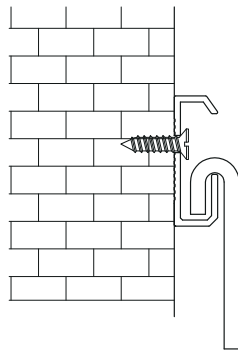

Click Track T100

Material	Extruded Aluminium Profile
Length	200cm / 79inch
Capacity	50kg / 110lbs per track
Finish	ST, BK, WT
Hangers	Works with C001, C011, C003
Track Mount	T100 Locator & Connector

Installation Instruction & Size Details

Click Track T100A

Material	Extruded Aluminium Profile
Length	200cm / 79inch
Capacity	50kg / 110lbs per track
Finish	ST, BK, WT
Hangers	Works with C001, C011

Installation Instruction & Size Details

Click Track T101

Material	Extruded Aluminium Profile
Length	200cm / 79inch
Capacity	70kg / 154lbs per track
Finish	ST, BK, WT
Hangers	Works with C004, C005, R001, R002
Track Mount	Screws & Anchors

Installation Instruction & Size Details

Click Track T102

Material	Extruded Aluminium Profile
Length	200cm / 79inch
Capacity	50kg / 110lbs per track
Finish	ST, BK, WT
Hangers	Works with C004, C005, R001, R002
Track Mount	Screws & Anchors

C003 Work with C008 and C011