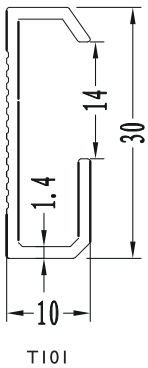

Click Track T100

Material	Extruded Aluminium Profile
Length	200cm / 79inch
Capacity	50kg / 110lbs per track
Finish	ST, BK, WT
Hangers	Works with C001, C011, C003
Track Mount	T100 Locator & Connector

Installation Instruction & Size Details

Click Track T100A

Material	Extruded Aluminium Profile
Length	200cm / 79inch
Capacity	50kg / 110lbs per track
Finish	ST, BK, WT
Hangers	Works with C001, C011

Installation Instruction & Size Details

Click Track T101

Material	Extruded Aluminium Profile
Length	200cm / 79inch
Capacity	70kg / 154lbs per track
Finish	ST, BK, WT
Hangers	Works with C004, C005, R001, R002
Track Mount	Screws & Anchors

Installation Instruction & Size Details

Click Track T102

Material	Extruded Aluminium Profile
Length	200cm / 79inch
Capacity	50kg / 110lbs per track
Finish	ST, BK, WT
Hangers	Works with C004, C005, R001, R002
Track Mount	Screws & Anchors

C003 Work with C008 and C011