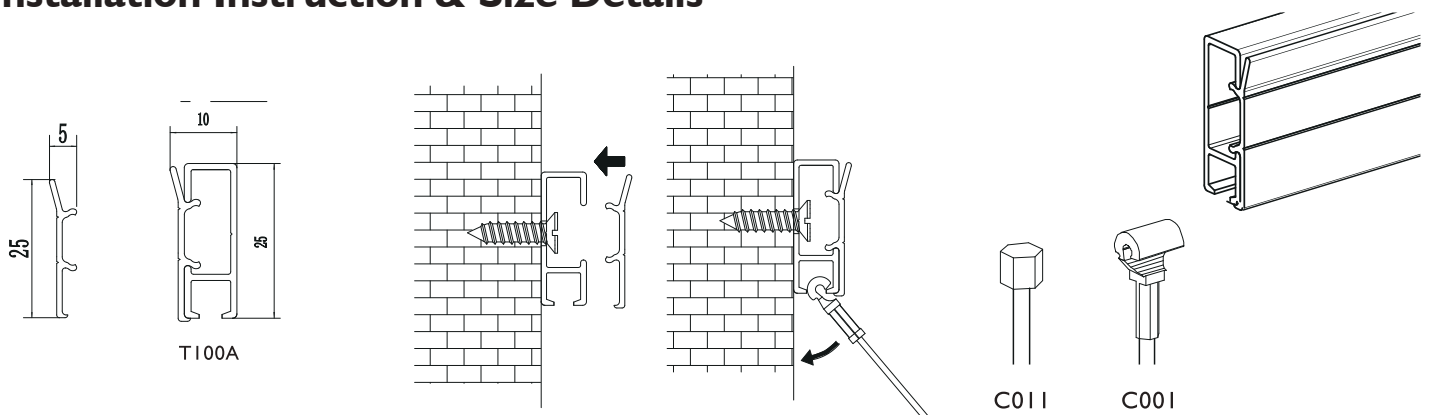

Click Track T100

Material	Extruded Aluminium Profile
Length	200cm / 79inch
Capacity	50kg / 110lbs per track
Finish	ST, BK, WT
Hangers	Works with C001, C011, C003
Track Mount	T100 Locator & Connector

Installation Instruction & Size Details

Click Track T100A

Material	Extruded Aluminium Profile
Length	200cm / 79inch
Capacity	50kg / 110lbs per track
Finish	ST, BK, WT
Hangers	Works with C001, C011

Installation Instruction & Size Details

Click Track T101

Material	Extruded Aluminium Profile
Length	200cm / 79inch
Capacity	70kg / 154lbs per track
Finish	ST, BK, WT
Hangers	Works with C004, C005, R001, R002
Track Mount	Screws & Anchors

Installation Instruction & Size Details

Click Track T102

Material	Extruded Aluminium Profile
Length	200cm / 79inch
Capacity	50kg / 110lbs per track
Finish	ST, BK, WT
Hangers	Works with C004, C005, R001, R002
Track Mount	Screws & Anchors

C003 Work with C008 and C011