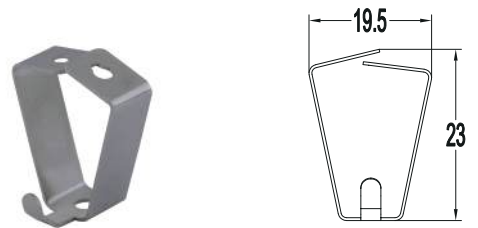

Hooks

HK-0001

HK-0003

Hook-0005

Hook-0006

Hook-0007

Hook-0042

HK-0047(1.5mm cable only)

HK-0008

Cable Looper HK-0041

HK-0057

HK-0061

HK-0006B (1.5mm cable only)