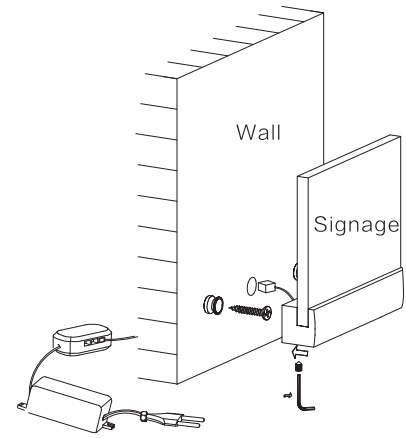

LED Sign Clamps

Installation Instruction & Size Details

XC15-80
Finish : ST, CP