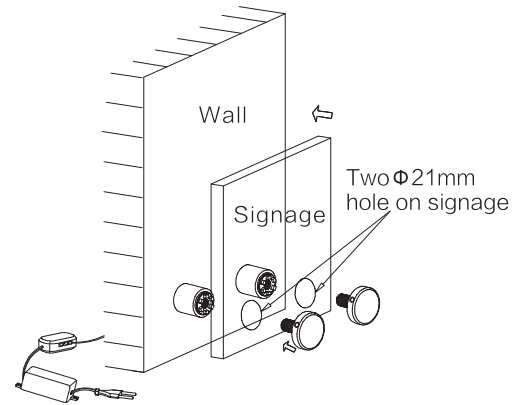

# LED Sign Standoffs

# Installation Instruction & Size Details

**PATENTED**

L-2525- 2 (2 sign standoffs +1 power)

Finish : ST, CP

Name	Item No.	Size (mm)	Max Panel Thickness	Voltage(V)	LED Color
LED Sign standoff	L-2525-2-ST	Dia 25mm x H 25mm	10mm	12	WT-White BL-Blue
	L-2525-4-ST	Dia 25mm x H 25mm	10mm	12	GN-Green RD-Red
	L-3525-S-2-ST-RGB	Dia 35mm x H 25mm	8mm	12	RGB
	L-3525-S-4-ST-RGB	Dia 35mm x H 25mm	8mm	12	RGB

# Installation Instruction & Size Details

XC15-80  
Finish : ST, CP

Name & Size (mm)	Item No.	Length	Max Panel Thickness	Voltage(V)	LED Color
LED Sign Clamp	XC15/ XC16	80mm	8 mm	12	WT-White
		120mm	8 mm	12	BL-Blue
		180mm	8 mm	12	GN-Green
		280mm	8 mm	12	RD-Red
		380mm	8 mm	12	