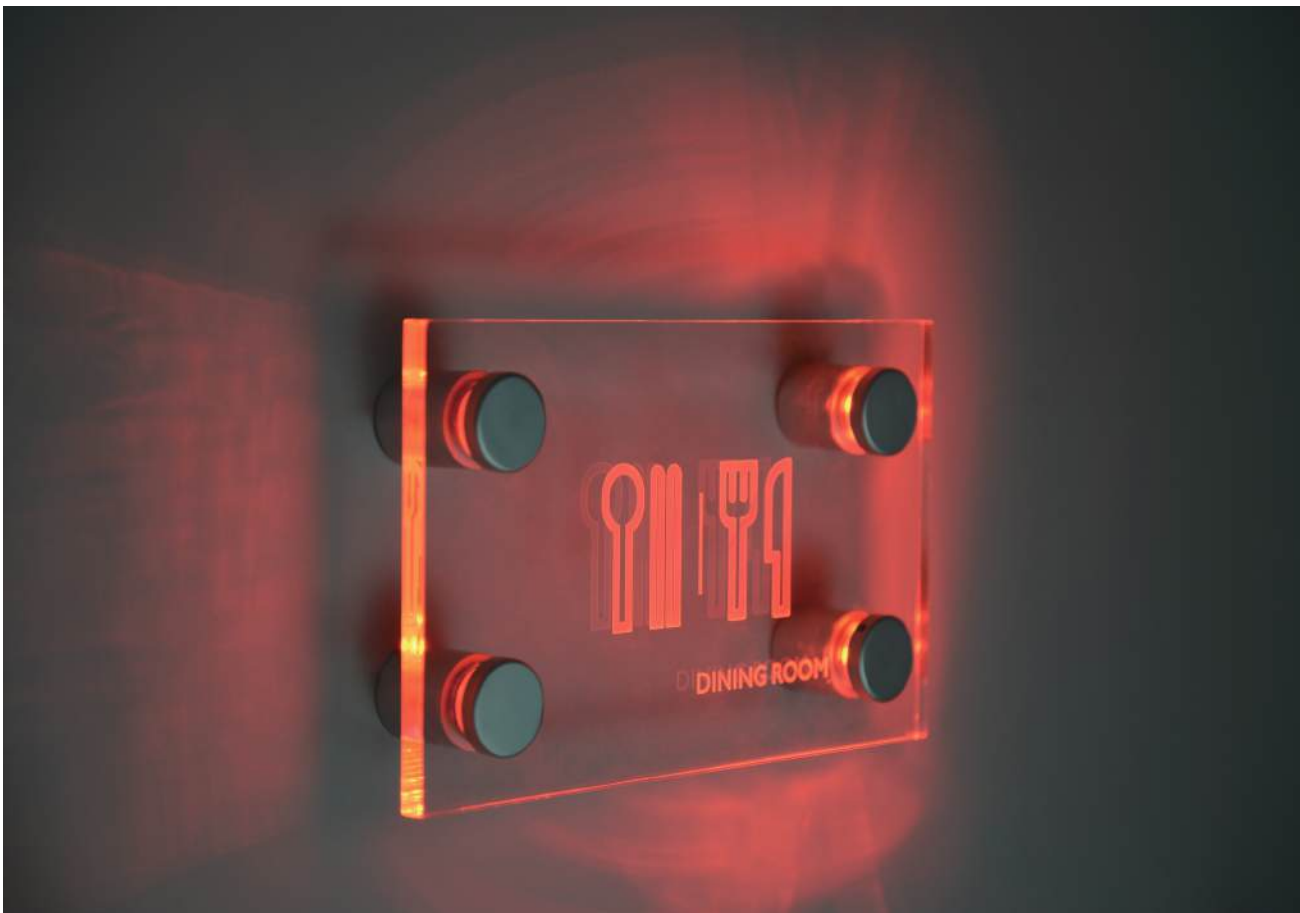

# LED Sign Standoffs

# Installation Instruction & Size Details

**PATENTED**

L-2525- 2 (2 sign standoffs +1 power)

Finish : ST, CP

Name	Item No.	Size (mm)	Max Panel Thickness	Voltage(V)	LED Color
LED Sign standoff	L-2525-2-ST	Dia 25mm x H 25mm	10mm	12	WT-White BL-Blue
	L-2525-4-ST	Dia 25mm x H 25mm	10mm	12	GN-Green RD-Red
	L-3525-S-2-ST-RGB	Dia 35mm x H 25mm	8mm	12	RGB
	L-3525-S-4-ST-RGB	Dia 35mm x H 25mm	8mm	12	RGB

# LED Sign Clamps

# Installation Instruction & Size Details

XC15-80  
Finish : ST, CP

Name & Size (mm)	Item No.	Length	Max Panel Thickness	Voltage(V)	LED Color
LED Sign Clamp	XC15/ XC16	80mm	8 mm	12	WT-White
		120mm	8 mm	12	BL-Blue
		180mm	8 mm	12	GN-Green
		280mm	8 mm	12	RD-Red
		380mm	8 mm	12	