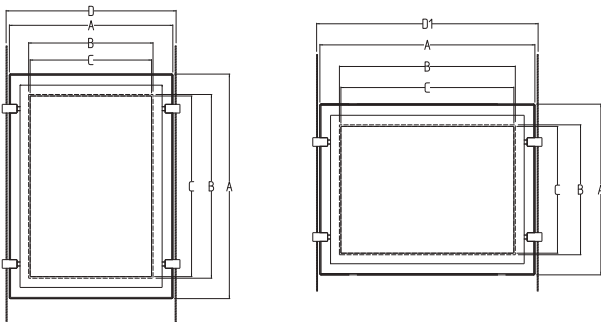

# The Classical Magnetic Lightbox-LBB

## Installation Instruction & Size Details

Item No.	Size	External Size (mm)	Poster Size (mm)	Thickness (mm)	Brightness	Voltage(V)	Power(W)
LBB-A4P1	Single Side A4	363x276	297x210	8	≥2500LUX	24	6.5
LBB-A4P2	Double Side A4	363x276	297x210	8	≥2500LUX	24	6.5
LBB-A3P1	Single Side A3	486x363	420x297	8	≥2500LUX	24	13
LBB-A3P2	Double Side A3	486x363	420x297	8	≥2500LUX	24	13
LBB-A2P1	Single Side A2	660x486	594x420	8	≥2500LUX	24	24
LBB-A2P2	Double Side A2	660x486	594x420	8	≥2500LUX	24	24