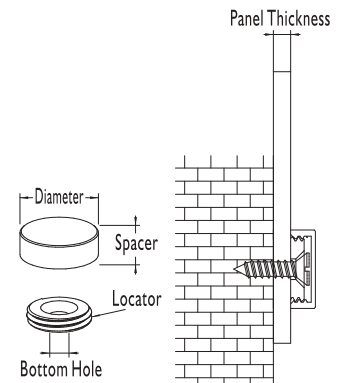

BK-Black

YE-Yellow

CF-Coffee

Item No.	Diameter	Height	Locator Size	Bottom Hole Size
A-AY-25	25mm	12mm	Dia:22×3.5mm	5mm

AN Series-Brass Mirror Cap

Polished Chrome (CP)

Satin Chrome (SC)

Polished Gold (BG)

Item No.	Diameter	Height	Locator Size	Bottom Hole Size
AN-10	10mm	6mm	Dia.7mm×L3.5mm	3.5mm
AN-12	12mm	6mm	Dia.10mm×L3.5mm	5mm
AN-15	15mm	6mm	Dia.12mm×L3.5mm	5mm
AN-19	19mm	6mm	Dia.16mm×L3.5mm	5mm
AN-25	25mm	6mm	Dia.22mm×L3.5mm	5mm