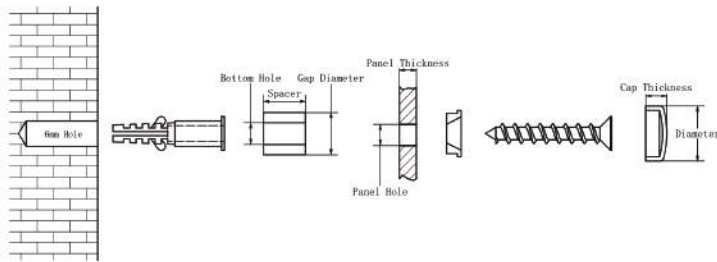

Plastic Seires

V Series -Invisible PC Standoffs

Installation Instruction & Size Details

Item No.	Diameter	Cap Thickness	Spacer	Bottom Hole Size
V-400	14mm	2.1mm	12mm	4mm
V-500	20mm	3mm	17mm	4mm

AS Series -Acrylic Sign Standoffs

Installation Instruction & Size Details

Item No.	Diameter	Cap Thickness	Spacer	Screw Pole Size	Bottom Hole Size	Max Panel Thickness
AS-1313-C	13mm	4mm	13mm	Dia.8mm×L11mm	4.2mm	5mm
AS-1319-C	13mm	4mm	19mm	Dia.8mm×L15.5mm	4.2mm	8mm
AS-1919-C	19mm	6mm	19mm	Dia.10mm×L16.5mm	5mm	8mm
AS-1925-C	19mm	6mm	25mm	Dia.10mm×L22.5mm	5mm	12mm
AS-2525-C	25mm	6mm	25mm	Dia.10mm×L22.5mm	5mm	12mm

The Plastic Cap & Washer For Screw Cover (Can be with or without spacer)

Material: ABS Finishes: White (WT), Black(BK)

Installation Instruction & Size Details

AVI3

AVI3-N

Item No.	AV-13	AV-13N (Without Spacer)
Diameter	13mm	13mm
Bottom Hole	5mm	5mm
Spacer	10mm	/
Cap Diameter	10mm	10mm
Cap Thickness	5mm	5mm
Max Panel Thickness	10mm	10mm