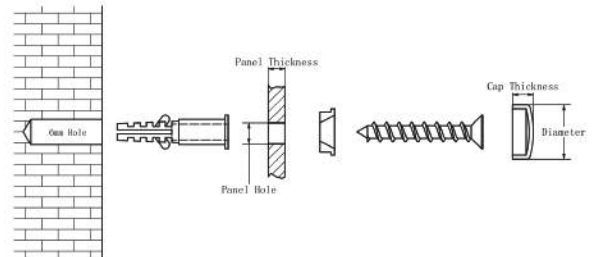

Installation Instruction & Size Details

Item No.	Diameter	Cap Thickness	Spacer	Screw Pole Size	Bottom Hole Size	Max Panel Thickness
AS-1313-C	13mm	4mm	13mm	Dia.8mm×L11mm	4.2mm	5mm
AS-1319-C	13mm	4mm	19mm	Dia.8mm×L15.5mm	4.2mm	8mm
AS-1919-C	19mm	6mm	19mm	Dia.10mm×L16.5mm	5mm	8mm
AS-1925-C	19mm	6mm	25mm	Dia.10mm×L22.5mm	5mm	12mm
AS-2525-C	25mm	6mm	25mm	Dia.10mm×L22.5mm	5mm	12mm

The Plastic Cap & Washer For Screw Cover (Can be with or without spacer)

Material: ABS Finishes: White (WT), Black(BK)

Installation Instruction & Size Details

AVI3

AVI3-N

Item No.	AV-13	AV-13N (Without Spacer)
Diameter	13mm	13mm
Bottom Hole	5mm	5mm
Spacer	10mm	/
Cap Diameter	10mm	10mm
Cap Thickness	5mm	5mm
Max Panel Thickness	10mm	10mm