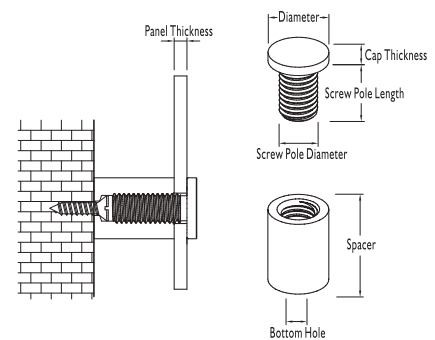

Plastic Seires

V Series -Invisible PC Standoffs

Installation Instruction & Size Details

Item No.	Diameter	Cap Thickness	Spacer	Bottom Hole Size
V-400	14mm	2.1mm	12mm	4mm
V-500	20mm	3mm	17mm	4mm

AS Series -Acrylic Sign Standoffs

Installation Instruction & Size Details

Item No.	Diameter	Cap Thickness	Spacer	Screw Pole Size	Bottom Hole Size	Max Panel Thickness
AS-1313-C	13mm	4mm	13mm	Dia.8mm×L11mm	4.2mm	5mm
AS-1319-C	13mm	4mm	19mm	Dia.8mm×L15.5mm	4.2mm	8mm
AS-1919-C	19mm	6mm	19mm	Dia.10mm×L16.5mm	5mm	8mm
AS-1925-C	19mm	6mm	25mm	Dia.10mm×L22.5mm	5mm	12mm
AS-2525-C	25mm	6mm	25mm	Dia.10mm×L22.5mm	5mm	12mm

The Plastic Cap & Washer For Screw Cover (Can be with or without spacer)

Material: ABS Finishes: White (WT), Black(BK)

Installation Instruction & Size Details

AVI3

AVI3-N

Item No.	AV-13	AV-13N (Without Spacer)
Diameter	13mm	13mm
Bottom Hole	5mm	5mm
Spacer	10mm	/
Cap Diameter	10mm	10mm
Cap Thickness	5mm	5mm
Max Panel Thickness	10mm	10mm