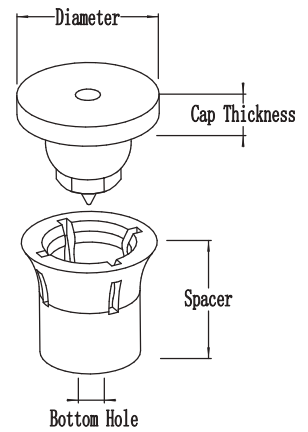

Plastic Seires

V Series -Invisible PC Standoffs

Installation Instruction & Size Details

Item No.	Diameter	Cap Thickness	Spacer	Bottom Hole Size
V-400	14mm	2.1mm	12mm	4mm
V-500	20mm	3mm	17mm	4mm

AS Series -Acrylic Sign Standoffs

Installation Instruction & Size Details

Item No.	Diameter	Cap Thickness	Spacer	Screw Pole Size	Bottom Hole Size	Max Panel Thickness
AS-1313-C	13mm	4mm	13mm	Dia.8mm×L11mm	4.2mm	5mm
AS-1319-C	13mm	4mm	19mm	Dia.8mm×L15.5mm	4.2mm	8mm
AS-1919-C	19mm	6mm	19mm	Dia.10mm×L16.5mm	5mm	8mm
AS-1925-C	19mm	6mm	25mm	Dia.10mm×L22.5mm	5mm	12mm
AS-2525-C	25mm	6mm	25mm	Dia.10mm×L22.5mm	5mm	12mm

The Plastic Cap & Washer For Screw Cover (Can be with or without spacer)

Material: ABS Finishes: White (WT), Black(BK)

Installation Instruction & Size Details

AVI3

AVI3-N

Item No.	AV-13	AV-13N (Without Spacer)
Diameter	13mm	13mm
Bottom Hole	5mm	5mm
Spacer	10mm	/
Cap Diameter	10mm	10mm
Cap Thickness	5mm	5mm
Max Panel Thickness	10mm	10mm