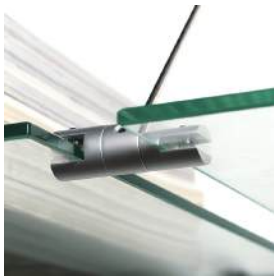

Sign Standoffs On Rails

XC 69

Aluminium Wall Mount Sign Clamp

Finish : ST, GU, BK

XC52

Item No.
XC52

Dimensions
50×25×30mm

Max Panel Thickness
12mm

Wall Mount Shelf

RFI I KIT 1

RFI I KIT 2

RFI I KIT 3

A-RSD

A-RSS

A-WF1625A

WSS-200

Shelf Size Custom Made

XCI100

Freestanding Sign Clamp

Item No.	Metal Base	Max Panel Thickness	Sign Clamp Length	Height
FS-07A	450mm	8mm	180mm	1000mm

Wall Mount Rod Acrylic Holder System

Item No.	AGR07
Acrylic Holder	A4 x 4
Rod Size	1000mm x 6mm