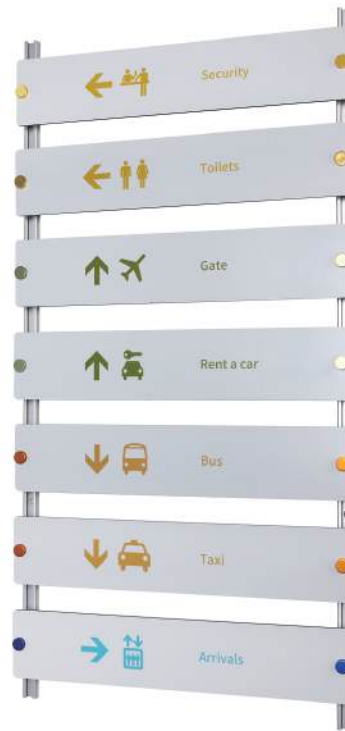

Sign Standoffs On Rails

XC 69

Aluminium Wall Mount Sign Clamp

Finish : ST, GU, BK

XC52

Item No.
XC52

Dimensions
50×25×30mm

Max Panel Thickness
12mm

Wall Mount Shelf

RFI I KIT 1

RFI I KIT 2

RFI I KIT 3

A-RSD

A-RSS

A-WF1625A

WSS-200

Shelf Size Custom Made

XCI100

Freestanding Sign Clamp

Item No.	Metal Base	Max Panel Thickness	Sign Clamp Length	Height
FS-07A	450mm	8mm	180mm	1000mm

Wall Mount Rod Acrylic Holder System

Item No.	AGR07
Acrylic Holder	A4 x 4
Rod Size	1000mm x 6mm