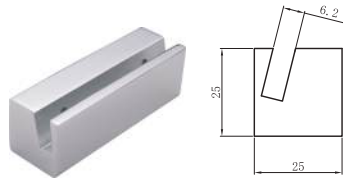

# Aluminium Table Top Sign Clamp

Finish : ST, GU, BK, GL(H)

XC30(T)

XC82

XC83

Item No.	Length	Dimensions	Max Panel Thickness
XC30(T)	80/120mm	30×30mm	8mm
XC82	80/120mm	25×25mm	6mm
XC83	80/120mm	25×25mm	6mm