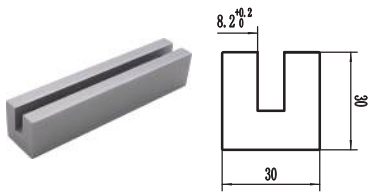

# Aluminium Table Top Sign Clamp

Finish : ST, GU, BK, GL(H)

XC30(T)

XC82

XC83

Item No.	Length	Dimensions	Max Panel Thickness
XC30(T)	80/120mm	30×30mm	8mm
XC82	80/120mm	25×25mm	6mm
XC83	80/120mm	25×25mm	6mm