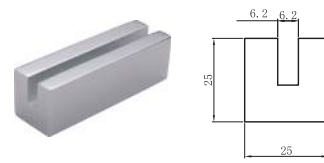

# Aluminium Table Top Sign Clamp

Finish : ST, GU, BK, GL(H)

XC30(T)

XC82

XC83

Item No.	Length	Dimensions	Max Panel Thickness
XC30(T)	80/120mm	30×30mm	8mm
XC82	80/120mm	25×25mm	6mm
XC83	80/120mm	25×25mm	6mm