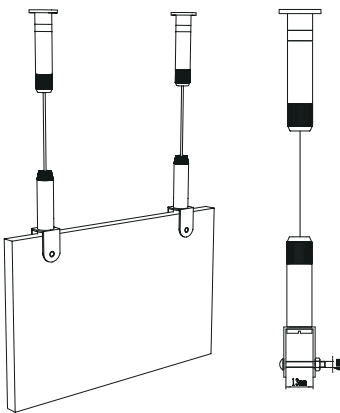

## TK Seires -Ceiling Suspension

As long as the wire rope is inserted, it will fix itself.

## Self Gripping Structure

Button

Press the button above to change the position freely.

Release the button that can fix.

## Installation Instruction & Size Details

Item No.	Max Panel Thickness	Material	Finish
TK-C	12mm	Aluminum	GU, ST, SS