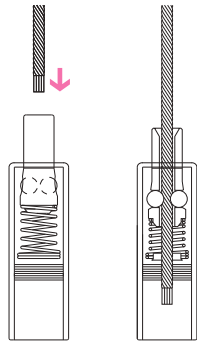

## TK Seires -Ceiling Suspension

As long as the wire rope is inserted, it will fix itself.

## Self Gripping Structure

Button

Press the button above to change the position freely.

Release the button that can fix.

## Installation Instruction & Size Details

Item No.	Max Panel Thickness	Material	Finish
TK-C	12mm	Aluminum	GU, ST, SS