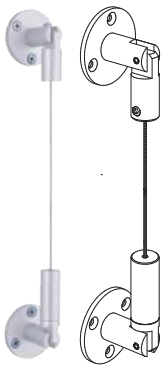

# Wall to Wall Cable Display System

CF4

CF7

CF8

Item No.	Material	Finish	Stainless Steel Cable
CF4 KIT	Aluminium	ST, CP	1.5mm×3m
CF7 KIT	Aluminium	ST	1.5mm×3m
CF8 KIT	Brass	CP, SS	1.5mm×3m