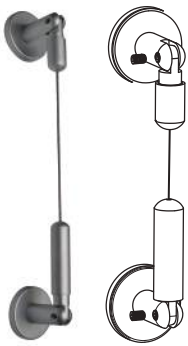

# Wall to Wall Cable Display System

CF4

CF7

CF8

Item No.	Material	Finish	Stainless Steel Cable
CF4 KIT	Aluminium	ST, CP	1.5mm×3m
CF7 KIT	Aluminium	ST	1.5mm×3m
CF8 KIT	Brass	CP, SS	1.5mm×3m