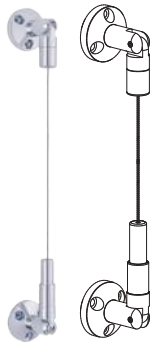

# Wall to Wall Cable Display System

CF4

CF7

CF8

Item No.	Material	Finish	Stainless Steel Cable
CF4 KIT	Aluminium	ST, CP	1.5mm×3m
CF7 KIT	Aluminium	ST	1.5mm×3m
CF8 KIT	Brass	CP, SS	1.5mm×3m